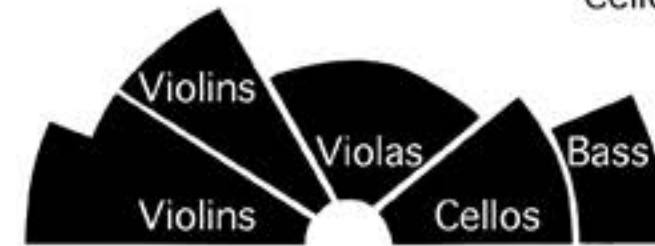

Stand Partners

When the music has two parts, the outside partner plays the top line and the inside partner plays the bottom.

Etiquette requires stand partners to share gum and candy during rehearsals.

Stand partners always bow the same way, unless the music is marked "divisi" (divided).

Violin

Viola

Cello

String Bass

Count the number of players

Today's performance includes violinists, violists, cellists and string bass players.